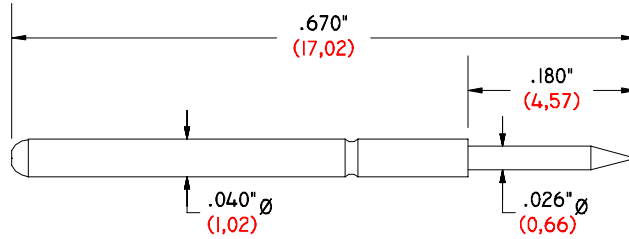

SPRING PROBES & RECEPTACLES FOR CLAM SHELL FIXTURES

GI-670-040-026/30 PTSP

30° POINTED TIP
 SPRING PROBE
 SPRING PRESSURE:
 2 oz. (57) GR.
 3.8 oz. (108) GR.
 6.6 oz. (187) GR.

GI-1070-052 WWREC

WIRE WRAP RECEPTACLE

GI-610-020-015/30 PTSP

30° POINTED TIP
 SPRING PROBE
 SPRING PRESSURE:
 1.3 oz. (37) GR.
 1.6 oz. (45) GR.

GI-695-027 PWREC

PRE-WIRED RECEPTACLE

WIRE LENGTHS:
 6" (152,40) 30 AWG
 18" (457,20) 30 AWG
 24" (610,00) 30 AWG
 36" (914,40) 30 AWG