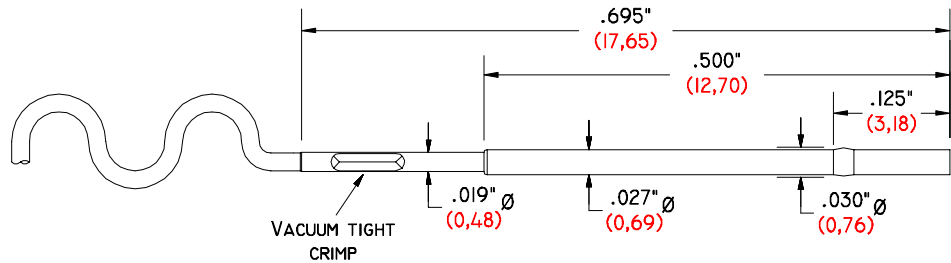

SPRING PROBES & RECEPTACLES FOR CLAM SHELL FIXTURES

GI-670-040-026/30 PTSP

30° POINTED TIP
 SPRING PROBE
 SPRING PRESSURE:
 2 oz. (57) GR.
 3.8 oz. (108) GR.
 6.6 oz. (187) GR.

GI-1070-052 WWREC

WIRE WRAP RECEPTACLE

GI-610-020-015/30 PTSP

30° POINTED TIP
 SPRING PROBE
 SPRING PRESSURE:
 1.3 oz. (37) GR.
 1.6 oz. (45) GR.

GI-695-027 PWREC

PRE-WIRED RECEPTACLE

WIRE LENGTHS:
 6" (152,40) 30 AWG
 18" (457,20) 30 AWG
 24" (610,00) 30 AWG
 36" (914,40) 30 AWG