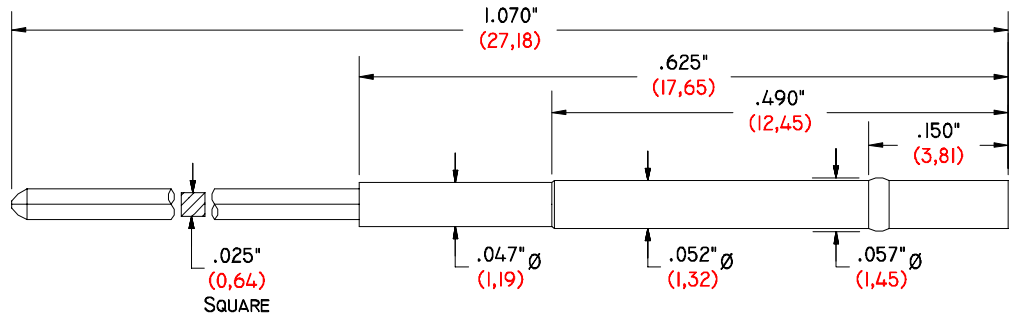

SPRING PROBES & RECEPTACLES FOR CLAM SHELL FIXTURES

GI-670-040-026/30 PTSP

30° POINTED TIP
 SPRING PROBE
 SPRING PRESSURE:
 2 oz. (57) GR.
 3.8 oz. (108) GR.
 6.6 oz. (187) GR.

GI-1070-052 WWREC

WIRE WRAP RECEPTACLE

GI-610-020-015/30 PTSP

30° POINTED TIP
 SPRING PROBE
 SPRING PRESSURE:
 1.3 oz. (37) GR.
 1.6 oz. (45) GR.

GI-695-027 PWREC

PRE-WIRED RECEPTACLE

WIRE LENGTHS:
 6" (152,40) 30 AWG
 18" (457,20) 30 AWG
 24" (610,00) 30 AWG
 36" (914,40) 30 AWG

OTHER WIRE LENGTHS / GAUGES AVAILABLE.

GI-40-3 WWSP

WIRE WRAP SOCKET PIN