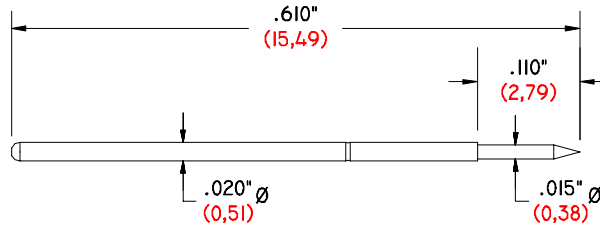

SPRING PROBES & RECEPTACLES FOR CLAM SHELL FIXTURES

GI-670-040-026/30 PTSP

30° POINTED TIP
 SPRING PROBE
 SPRING PRESSURE:
 2 oz. (57) GR.
 3.8 oz. (108) GR.
 6.6 oz. (187) GR.

GI-1070-052 WWREC

WIRE WRAP RECEPTACLE

GI-610-020-015/30 PTSP

30° POINTED TIP
 SPRING PROBE
 SPRING PRESSURE:
 1.3 oz. (37) GR.
 1.6 oz. (45) GR.

GI-695-027 PWREC

PRE-WIRED RECEPTACLE

WIRE LENGTHS:
 6" (152,40) 30 AWG
 18" (457,20) 30 AWG
 24" (610,00) 30 AWG
 36" (914,40) 30 AWG