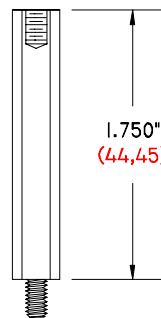

MALE - FEMALE HEXAGON SPACER

**GI-1312-250/6-32 MFHS**

1.312" (33,32) LONG  
.250" (6,35) HEXAGON  
6-32 THREAD

MALE - FEMALE HEXAGON SPACER

**GI-1375-250/6-32 MFHS**

1.375" (34,93) LONG  
.250" (6,35) HEXAGON  
6-32 THREAD

MALE - FEMALE HEXAGON SPACER

**GI-1500-250/6-32 MFHS**

1.500" (38,10) LONG  
.250" (6,35) HEXAGON  
6-32 THREAD

MALE - FEMALE HEXAGON SPACER

**GI-1625-250/6-32 MFHS**

1.625" (41,28) LONG  
.250" (6,35) HEXAGON  
6-32 THREAD

MALE - FEMALE HEXAGON SPACER

**GI-1750-250/6-32 MFHS**

1.750" (44,45) LONG  
.250" (6,35) HEXAGON  
6-32 THREAD

MALE - FEMALE HEXAGON SPACER

**GI-2000-250/6-32 MFHS**

2.000" (50,80) LONG  
.250" (6,35) HEXAGON  
6-32 THREAD

MALE - FEMALE HEXAGON SPACER

OUR PART NUMBERS DESCRIBE THE DIMENSIONS OF THE PART:

MATERIAL: NYLON.

EXAMPLE: GI-250-250/6-32 MFHS

SPACER LENGTH ————  
HEXAGON SIZE ————  
THREAD SIZE ————

THE SPACERS ABOVE ARE ALSO AVAILABLE WITH 8-32 THREADS.