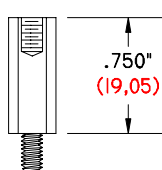

# MALE - FEMALE HEXAGON SPACERS WITH 6-32 THREADS

**GI-250-250/6-32 MFHS**

.250" (6,35) LONG  
.250" (6,35) HEXAGON  
6-32 THREAD

MALE - FEMALE HEXAGON SPACER

**GI-375-250/6-32 MFHS**

.375" (9,53) LONG  
.250" (6,35) HEXAGON  
6-32 THREAD

MALE - FEMALE HEXAGON SPACER

**GI-500-250/6-32 MFHS**

.500" (12,70) LONG  
.250" (6,35) HEXAGON  
6-32 THREAD

MALE - FEMALE HEXAGON SPACER

**GI-562-250/6-32 MFHS**

.562" (14,27) LONG  
.250" (6,35) HEXAGON  
6-32 THREAD

MALE - FEMALE HEXAGON SPACER

**GI-625-250/6-32 MFHS**

.625" (15,88) LONG  
.250" (6,35) HEXAGON  
6-32 THREAD

MALE - FEMALE HEXAGON SPACER

**GI-750-250/6-32 MFHS**

.750" (19,05) LONG  
.250" (6,35) HEXAGON  
6-32 THREAD