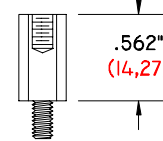

# MALE - FEMALE HEXAGON SPACERS WITH 6-32 THREADS

**GI-250-250/6-32 MFHS**

.250" (6,35) LONG  
.250" (6,35) HEXAGON  
6-32 THREAD

MALE - FEMALE HEXAGON SPACER

**GI-375-250/6-32 MFHS**

.375" (9,53) LONG  
.250" (6,35) HEXAGON  
6-32 THREAD

MALE - FEMALE HEXAGON SPACER

**GI-500-250/6-32 MFHS**

.500" (12,70) LONG  
.250" (6,35) HEXAGON  
6-32 THREAD

MALE - FEMALE HEXAGON SPACER

**GI-562-250/6-32 MFHS**

.562" (14,27) LONG  
.250" (6,35) HEXAGON  
6-32 THREAD

MALE - FEMALE HEXAGON SPACER

OUR PART NUMBERS DESCRIBE THE DIMENSIONS OF THE PART:

MATERIAL: NYLON.

EXAMPLE: GI-250-250/6-32 MFHS

SPACER LENGTH ————  
HEXAGON SIZE ————  
THREAD SIZE ————

THE SPACERS ABOVE ARE ALSO AVAILABLE WITH 8-32 THREADS.