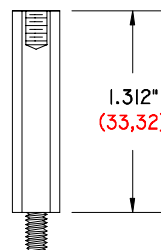

MALE - FEMALE HEXAGON SPACER

**GI-625-250/6-32 MFHS**

.625" (15,88) LONG  
.250" (6,35) HEXAGON  
6-32 THREAD

MALE - FEMALE HEXAGON SPACER

**GI-750-250/6-32 MFHS**

.750" (19,05) LONG  
.250" (6,35) HEXAGON  
6-32 THREAD

MALE - FEMALE HEXAGON SPACER

**GI-875-250/6-32 MFHS**

.875" (22,22) LONG  
.250" (6,35) HEXAGON  
6-32 THREAD

MALE - FEMALE HEXAGON SPACER

**GI-1000-250/6-32 MFHS**

1.000" (25,40) LONG  
.250" (6,35) HEXAGON  
6-32 THREAD

MALE - FEMALE HEXAGON SPACER

**GI-1125-250/6-32 MFHS**

1.125" (28,58) LONG  
.250" (6,35) HEXAGON  
6-32 THREAD

MALE - FEMALE HEXAGON SPACER

**GI-1250-250/6-32 MFHS**

1.250" (31,75) LONG  
.250" (6,35) HEXAGON  
6-32 THREAD

MALE - FEMALE HEXAGON SPACER

**GI-1312-250/6-32 MFHS**

1.312" (33,32) LONG  
.250" (6,35) HEXAGON  
6-32 THREAD

MALE - FEMALE HEXAGON SPACER

**GI-1375-250/6-32 MFHS**

1.375" (34,93) LONG  
.250" (6,35) HEXAGON  
6-32 THREAD