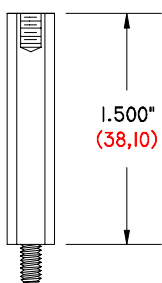

MALE - FEMALE HEXAGON SPACER

**GI-1125-250/6-32 MFHS**

1.125" (28,58) LONG  
.250" (6,35) HEXAGON  
6-32 THREAD

MALE - FEMALE HEXAGON SPACER

**GI-1250-250/6-32 MFHS**

1.250" (31,75) LONG  
.250" (6,35) HEXAGON  
6-32 THREAD

MALE - FEMALE HEXAGON SPACER

**GI-1312-250/6-32 MFHS**

1.312" (33,32) LONG  
.250" (6,35) HEXAGON  
6-32 THREAD

MALE - FEMALE HEXAGON SPACER

**GI-1375-250/6-32 MFHS**

1.375" (34,93) LONG  
.250" (6,35) HEXAGON  
6-32 THREAD

MALE - FEMALE HEXAGON SPACER

**GI-1500-250/6-32 MFHS**

1.500" (38,10) LONG  
.250" (6,35) HEXAGON  
6-32 THREAD

MALE - FEMALE HEXAGON SPACER

**GI-1625-250/6-32 MFHS**

1.625" (41,28) LONG  
.250" (6,35) HEXAGON  
6-32 THREAD

MALE - FEMALE HEXAGON SPACER

OUR PART NUMBERS DESCRIBE THE DIMENSIONS OF THE PART:

MATERIAL: NYLON.

EXAMPLE: GI-250-250/6-32 MFHS

SPACER LENGTH ————  
HEXAGON SIZE ————  
THREAD SIZE ————

THE SPACERS ABOVE ARE ALSO AVAILABLE WITH 8-32 THREADS.