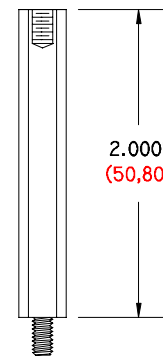

MALE - FEMALE HEXAGON SPACER

**GI-1312-250/6-32 MFHS**

1.312" (33,32) LONG  
.250" (6,35) HEXAGON  
6-32 THREAD

MALE - FEMALE HEXAGON SPACER

**GI-1375-250/6-32 MFHS**

1.375" (34,93) LONG  
.250" (6,35) HEXAGON  
6-32 THREAD

MALE - FEMALE HEXAGON SPACER

**GI-1500-250/6-32 MFHS**

1.500" (38,10) LONG  
.250" (6,35) HEXAGON  
6-32 THREAD

MALE - FEMALE HEXAGON SPACER

**GI-1625-250/6-32 MFHS**

1.625" (41,28) LONG  
.250" (6,35) HEXAGON  
6-32 THREAD

MALE - FEMALE HEXAGON SPACER

**GI-1750-250/6-32 MFHS**

1.750" (44,45) LONG  
.250" (6,35) HEXAGON  
6-32 THREAD

MALE - FEMALE HEXAGON SPACER

**GI-2000-250/6-32 MFHS**

2.000" (50,80) LONG  
.250" (6,35) HEXAGON  
6-32 THREAD

MALE - FEMALE HEXAGON SPACER

OUR PART NUMBERS DESCRIBE THE DIMENSIONS OF THE PART:

MATERIAL: NYLON.

EXAMPLE: GI-250-250/6-32 MFHS

SPACER LENGTH ————  
HEXAGON SIZE ————  
THREAD SIZE ————

THE SPACERS ABOVE ARE ALSO AVAILABLE WITH 8-32 THREADS.