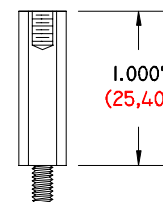

MALE - FEMALE HEXAGON SPACER

**GI-500-250/6-32 MFHS**

.500" (12,70) LONG  
.250" (6,35) HEXAGON  
6-32 THREAD

MALE - FEMALE HEXAGON SPACER

**GI-562-250/6-32 MFHS**

.562" (14,27) LONG  
.250" (6,35) HEXAGON  
6-32 THREAD

MALE - FEMALE HEXAGON SPACER

**GI-625-250/6-32 MFHS**

.625" (15,88) LONG  
.250" (6,35) HEXAGON  
6-32 THREAD

MALE - FEMALE HEXAGON SPACER

**GI-750-250/6-32 MFHS**

.750" (19,05) LONG  
.250" (6,35) HEXAGON  
6-32 THREAD

MALE - FEMALE HEXAGON SPACER

**GI-875-250/6-32 MFHS**

.875" (22,22) LONG  
.250" (6,35) HEXAGON  
6-32 THREAD

MALE - FEMALE HEXAGON SPACER

**GI-1000-250/6-32 MFHS**

1.000" (25,40) LONG  
.250" (6,35) HEXAGON  
6-32 THREAD