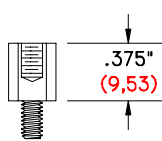

# MALE - FEMALE HEXAGON SPACERS WITH 6-32 THREADS

**GI-250-250/6-32 MFHS**

.250" (6,35) LONG  
.250" (6,35) HEXAGON  
6-32 THREAD

MALE - FEMALE HEXAGON SPACER

**GI-375-250/6-32 MFHS**

.375" (9,53) LONG  
.250" (6,35) HEXAGON  
6-32 THREAD

MALE - FEMALE HEXAGON SPACER

**GI-500-250/6-32 MFHS**

.500" (12,70) LONG  
.250" (6,35) HEXAGON  
6-32 THREAD

MALE - FEMALE HEXAGON SPACER

**GI-562-250/6-32 MFHS**

.562" (14,27) LONG  
.250" (6,35) HEXAGON  
6-32 THREAD

MALE - FEMALE HEXAGON SPACER

**GI-625-250/6-32 MFHS**

.625" (15,88) LONG  
.250" (6,35) HEXAGON  
6-32 THREAD

MALE - FEMALE HEXAGON SPACER

**GI-750-250/6-32 MFHS**

.750" (19,05) LONG  
.250" (6,35) HEXAGON  
6-32 THREAD

MALE - FEMALE HEXAGON SPACER

OUR PART NUMBERS DESCRIBE THE DIMENSIONS OF THE PART:

MATERIAL: NYLON.

EXAMPLE: GI-250-250/6-32 MFHS

SPACER LENGTH ————  
HEXAGON SIZE ————  
THREAD SIZE ————

THE SPACERS ABOVE ARE ALSO AVAILABLE WITH 8-32 THREADS.