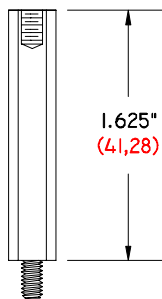

MALE - FEMALE HEXAGON SPACER

**GI-1125-250/6-32 MFHS**

1.125" (28,58) LONG  
.250" (6,35) HEXAGON  
6-32 THREAD

MALE - FEMALE HEXAGON SPACER

**GI-1250-250/6-32 MFHS**

1.250" (31,75) LONG  
.250" (6,35) HEXAGON  
6-32 THREAD

MALE - FEMALE HEXAGON SPACER

**GI-1312-250/6-32 MFHS**

1.312" (33,32) LONG  
.250" (6,35) HEXAGON  
6-32 THREAD

MALE - FEMALE HEXAGON SPACER

**GI-1375-250/6-32 MFHS**

1.375" (34,93) LONG  
.250" (6,35) HEXAGON  
6-32 THREAD

MALE - FEMALE HEXAGON SPACER

**GI-1500-250/6-32 MFHS**

1.500" (38,10) LONG  
.250" (6,35) HEXAGON  
6-32 THREAD

MALE - FEMALE HEXAGON SPACER

**GI-1625-250/6-32 MFHS**

1.625" (41,28) LONG  
.250" (6,35) HEXAGON  
6-32 THREAD

MALE - FEMALE HEXAGON SPACER

OUR PART NUMBERS DESCRIBE THE DIMENSIONS OF THE PART:

MATERIAL: NYLON.

EXAMPLE: GI-250-250/6-32 MFHS

SPACER LENGTH ————  
HEXAGON SIZE ————  
THREAD SIZE ————

THE SPACERS ABOVE ARE ALSO AVAILABLE WITH 8-32 THREADS.