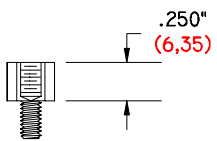

# MALE - FEMALE HEXAGON SPACERS WITH 6-32 THREADS

**GI-250-250/6-32 MFHS**

.250" (6,35) LONG  
.250" (6,35) HEXAGON  
6-32 THREAD

MALE - FEMALE HEXAGON SPACER

**GI-375-250/6-32 MFHS**

.375" (9,53) LONG  
.250" (6,35) HEXAGON  
6-32 THREAD

MALE - FEMALE HEXAGON SPACER

**GI-500-250/6-32 MFHS**

.500" (12,70) LONG  
.250" (6,35) HEXAGON  
6-32 THREAD

MALE - FEMALE HEXAGON SPACER

**GI-562-250/6-32 MFHS**

.562" (14,27) LONG  
.250" (6,35) HEXAGON  
6-32 THREAD

MALE - FEMALE HEXAGON SPACER

OUR PART NUMBERS DESCRIBE THE DIMENSIONS OF THE PART:

MATERIAL: NYLON.

EXAMPLE: GI-250-250/6-32 MFHS

SPACER LENGTH ————  
HEXAGON SIZE ————  
THREAD SIZE ————

THE SPACERS ABOVE ARE ALSO AVAILABLE WITH 8-32 THREADS.