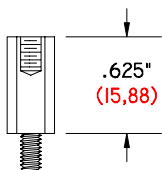

# MALE - FEMALE HEXAGON SPACERS WITH 6-32 THREADS

**GI-250-250/6-32 MFHS**

.250" (6,35) LONG  
.250" (6,35) HEXAGON  
6-32 THREAD

MALE - FEMALE HEXAGON SPACER

**GI-375-250/6-32 MFHS**

.375" (9,53) LONG  
.250" (6,35) HEXAGON  
6-32 THREAD

MALE - FEMALE HEXAGON SPACER

**GI-500-250/6-32 MFHS**

.500" (12,70) LONG  
.250" (6,35) HEXAGON  
6-32 THREAD

MALE - FEMALE HEXAGON SPACER

**GI-562-250/6-32 MFHS**

.562" (14,27) LONG  
.250" (6,35) HEXAGON  
6-32 THREAD

MALE - FEMALE HEXAGON SPACER

**GI-625-250/6-32 MFHS**

.625" (15,88) LONG  
.250" (6,35) HEXAGON  
6-32 THREAD

MALE - FEMALE HEXAGON SPACER

**GI-750-250/6-32 MFHS**

.750" (19,05) LONG  
.250" (6,35) HEXAGON  
6-32 THREAD

MALE - FEMALE HEXAGON SPACER

**GI-875-250/6-32 MFHS**

.875" (22,22) LONG  
.250" (6,35) HEXAGON  
6-32 THREAD

MALE - FEMALE HEXAGON SPACER

**GI-1000-250/6-32 MFHS**

1.000" (25,40) LONG  
.250" (6,35) HEXAGON  
6-32 THREAD