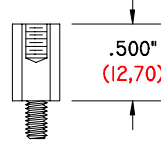

# MALE - FEMALE HEXAGON SPACERS WITH 6-32 THREADS

**GI-250-250/6-32 MFHS**

.250" (6,35) LONG  
.250" (6,35) HEXAGON  
6-32 THREAD

MALE - FEMALE HEXAGON SPACER

**GI-375-250/6-32 MFHS**

.375" (9,53) LONG  
.250" (6,35) HEXAGON  
6-32 THREAD

MALE - FEMALE HEXAGON SPACER

**GI-500-250/6-32 MFHS**

.500" (12,70) LONG  
.250" (6,35) HEXAGON  
6-32 THREAD

MALE - FEMALE HEXAGON SPACER

**GI-562-250/6-32 MFHS**

.562" (14,27) LONG  
.250" (6,35) HEXAGON  
6-32 THREAD