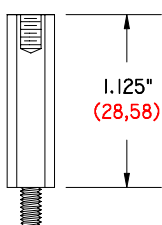

MALE - FEMALE HEXAGON SPACER

**GI-500-250/6-32 MFHS**

.500" (12,70) LONG  
.250" (6,35) HEXAGON  
6-32 THREAD

MALE - FEMALE HEXAGON SPACER

**GI-562-250/6-32 MFHS**

.562" (14,27) LONG  
.250" (6,35) HEXAGON  
6-32 THREAD

MALE - FEMALE HEXAGON SPACER

**GI-625-250/6-32 MFHS**

.625" (15,88) LONG  
.250" (6,35) HEXAGON  
6-32 THREAD

MALE - FEMALE HEXAGON SPACER

**GI-750-250/6-32 MFHS**

.750" (19,05) LONG  
.250" (6,35) HEXAGON  
6-32 THREAD

MALE - FEMALE HEXAGON SPACER

**GI-875-250/6-32 MFHS**

.875" (22,22) LONG  
.250" (6,35) HEXAGON  
6-32 THREAD

MALE - FEMALE HEXAGON SPACER

**GI-1000-250/6-32 MFHS**

1.000" (25,40) LONG  
.250" (6,35) HEXAGON  
6-32 THREAD

MALE - FEMALE HEXAGON SPACER

**GI-1125-250/6-32 MFHS**

1.125" (28,58) LONG  
.250" (6,35) HEXAGON  
6-32 THREAD

MALE - FEMALE HEXAGON SPACER

**GI-1250-250/6-32 MFHS**

1.250" (31,75) LONG  
.250" (6,35) HEXAGON  
6-32 THREAD