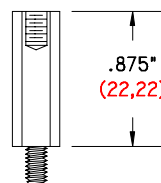

# MALE - FEMALE HEXAGON SPACERS WITH 6-32 THREADS

**GI-250-250/6-32 MFHS**

.250" (6,35) LONG  
.250" (6,35) HEXAGON  
6-32 THREAD

MALE - FEMALE HEXAGON SPACER

**GI-375-250/6-32 MFHS**

.375" (9,53) LONG  
.250" (6,35) HEXAGON  
6-32 THREAD

MALE - FEMALE HEXAGON SPACER

**GI-500-250/6-32 MFHS**

.500" (12,70) LONG  
.250" (6,35) HEXAGON  
6-32 THREAD

MALE - FEMALE HEXAGON SPACER

**GI-562-250/6-32 MFHS**

.562" (14,27) LONG  
.250" (6,35) HEXAGON  
6-32 THREAD

MALE - FEMALE HEXAGON SPACER

**GI-625-250/6-32 MFHS**

.625" (15,88) LONG  
.250" (6,35) HEXAGON  
6-32 THREAD

MALE - FEMALE HEXAGON SPACER

**GI-750-250/6-32 MFHS**

.750" (19,05) LONG  
.250" (6,35) HEXAGON  
6-32 THREAD

MALE - FEMALE HEXAGON SPACER

**GI-875-250/6-32 MFHS**

.875" (22,22) LONG  
.250" (6,35) HEXAGON  
6-32 THREAD

MALE - FEMALE HEXAGON SPACER

**GI-1000-250/6-32 MFHS**

1.000" (25,40) LONG  
.250" (6,35) HEXAGON  
6-32 THREAD