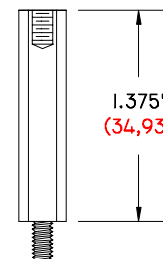

MALE - FEMALE HEXAGON SPACER

**GI-625-250/6-32 MFHS**

.625" (15,88) LONG  
.250" (6,35) HEXAGON  
6-32 THREAD

MALE - FEMALE HEXAGON SPACER

**GI-750-250/6-32 MFHS**

.750" (19,05) LONG  
.250" (6,35) HEXAGON  
6-32 THREAD

MALE - FEMALE HEXAGON SPACER

**GI-875-250/6-32 MFHS**

.875" (22,22) LONG  
.250" (6,35) HEXAGON  
6-32 THREAD

MALE - FEMALE HEXAGON SPACER

**GI-1000-250/6-32 MFHS**

1.000" (25,40) LONG  
.250" (6,35) HEXAGON  
6-32 THREAD

MALE - FEMALE HEXAGON SPACER

**GI-1125-250/6-32 MFHS**

1.125" (28,58) LONG  
.250" (6,35) HEXAGON  
6-32 THREAD

MALE - FEMALE HEXAGON SPACER

**GI-1250-250/6-32 MFHS**

1.250" (31,75) LONG  
.250" (6,35) HEXAGON  
6-32 THREAD

MALE - FEMALE HEXAGON SPACER

**GI-1312-250/6-32 MFHS**

1.312" (33,32) LONG  
.250" (6,35) HEXAGON  
6-32 THREAD

MALE - FEMALE HEXAGON SPACER

**GI-1375-250/6-32 MFHS**

1.375" (34,93) LONG  
.250" (6,35) HEXAGON  
6-32 THREAD