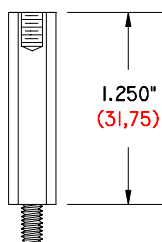

MALE - FEMALE HEXAGON SPACER

**GI-500-250/6-32 MFHS**

.500" (12,70) LONG  
.250" (6,35) HEXAGON  
6-32 THREAD

MALE - FEMALE HEXAGON SPACER

**GI-562-250/6-32 MFHS**

.562" (14,27) LONG  
.250" (6,35) HEXAGON  
6-32 THREAD

MALE - FEMALE HEXAGON SPACER

**GI-625-250/6-32 MFHS**

.625" (15,88) LONG  
.250" (6,35) HEXAGON  
6-32 THREAD

MALE - FEMALE HEXAGON SPACER

**GI-750-250/6-32 MFHS**

.750" (19,05) LONG  
.250" (6,35) HEXAGON  
6-32 THREAD

MALE - FEMALE HEXAGON SPACER

**GI-875-250/6-32 MFHS**

.875" (22,22) LONG  
.250" (6,35) HEXAGON  
6-32 THREAD

MALE - FEMALE HEXAGON SPACER

**GI-1000-250/6-32 MFHS**

1.000" (25,40) LONG  
.250" (6,35) HEXAGON  
6-32 THREAD

MALE - FEMALE HEXAGON SPACER

**GI-1125-250/6-32 MFHS**

1.125" (28,58) LONG  
.250" (6,35) HEXAGON  
6-32 THREAD

MALE - FEMALE HEXAGON SPACER

**GI-1250-250/6-32 MFHS**

1.250" (31,75) LONG  
.250" (6,35) HEXAGON  
6-32 THREAD